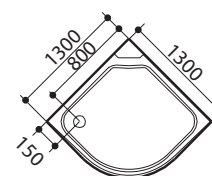

120V 20 amp GFI breaker
1/2" MIP for hot and cold water lines
1 1/2" drain