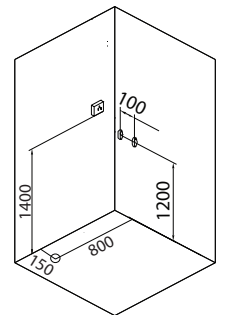

120V 20 amp GFI breaker
1/2" MIP for hot and cold water lines
1 1/2" drain