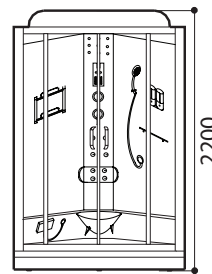

536

SIZE: 1300 X 1300 X 2200 mm

Function and Features

Computer control (with remote)	Back jets
Steam	Overhead and side lighting
Overhead rain shower	FM radio and auxiliary input
Hand-held shower head	Vent fan and alarm
Foot massager	Shower only option

CPU Computer board control	Wet steam	Overhead spray	Lifting shower head	Foot massage	Back spray	Overhead light	Coloured background lights
-------------------------------	-----------	----------------	---------------------	--------------	------------	----------------	----------------------------

FM Radio reception	AUX Auxiliary input	Fan	Alarm
-----------------------	------------------------	-----	-------

120V 20 amp GFI breaker
1/2" MIP for hot and cold water lines
1 1/2" drain